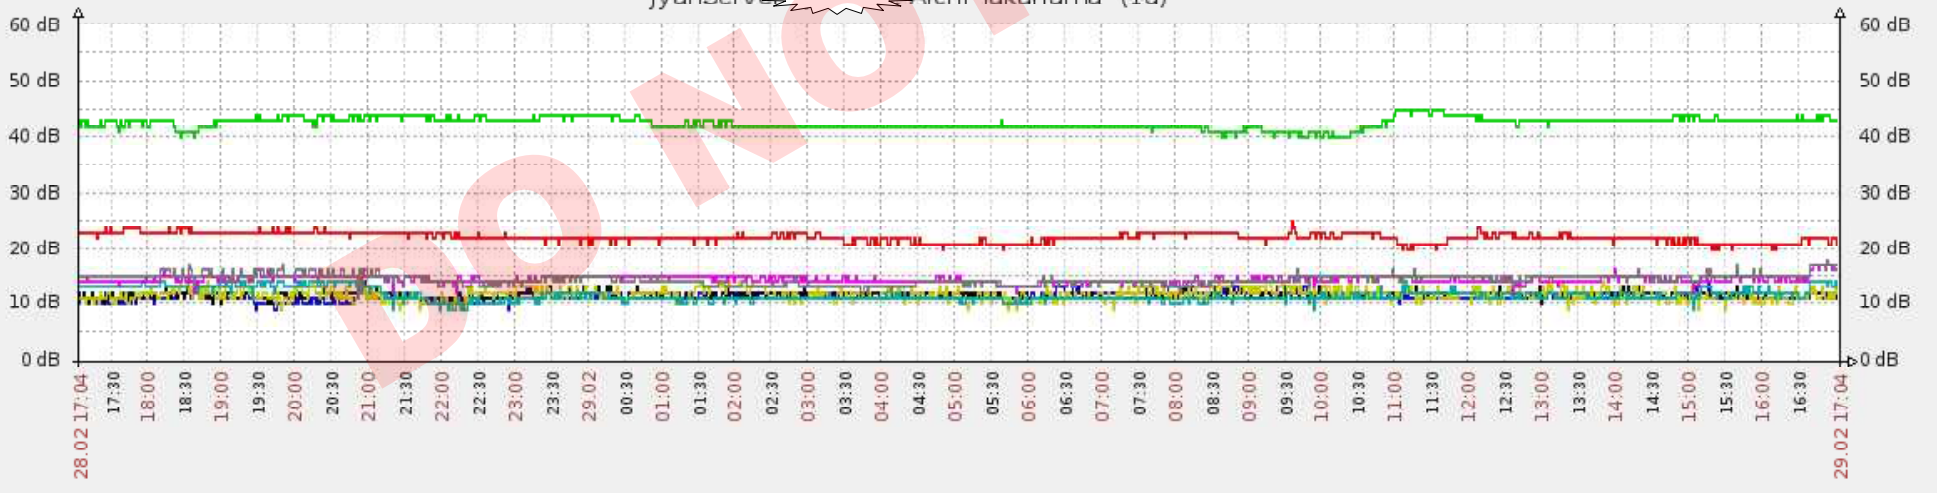

JyanServ Aichi Takahama (1d)

82.50MHz NHK-Aichi	43 dB	40 dB	42.62 dB	45 dB
75.10MHz FM Osaka	12 dB	9 dB	11.33 dB	14 dB
78.00MHz FM Mie	21 dB	20 dB	22.12 dB	25 dB
76.60MHz FM Gifu	11 dB	9 dB	11.51 dB	14 dB
74.00MHz FM Shiga	12 dB	8 dB	11.51 dB	15 dB
77.10MHz FM Hamamatsu	13 dB	9 dB	11.50 dB	15 dB
76.40MHz FM Owase	16 dB	12 dB	14.35 dB	17 dB
81.30MHz FM Toyohashi	17 dB	11 dB	14.35 dB	18 dB

Data from history. Generated in 1.49 sec

http://www.zabbi.tv.com