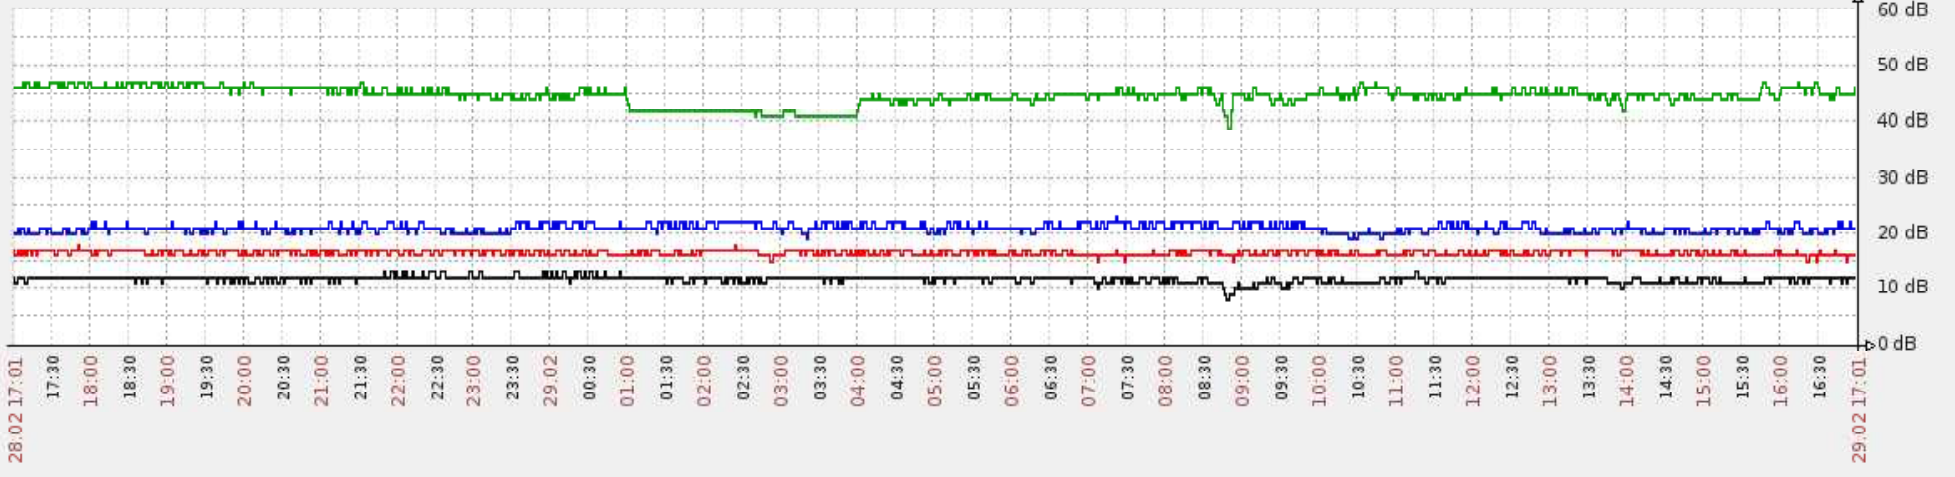

JyanServ Takarazuka City (1d)

20.20MHz FM802 Daito	46 dB	39 dB	44.60 dB	47 dB
60MHz NHK Takamatsu	21 dB	19 dB	20.94 dB	23 dB
47.70MHz NHK Kainan	16 dB	15 dB	16.43 dB	18 dB
82.80MHz NHK Kyoto	12 dB	8 dB	11.70 dB	13 dB

Data from history. Generated in 0.51 sec

http://www.zabbi.tv.com