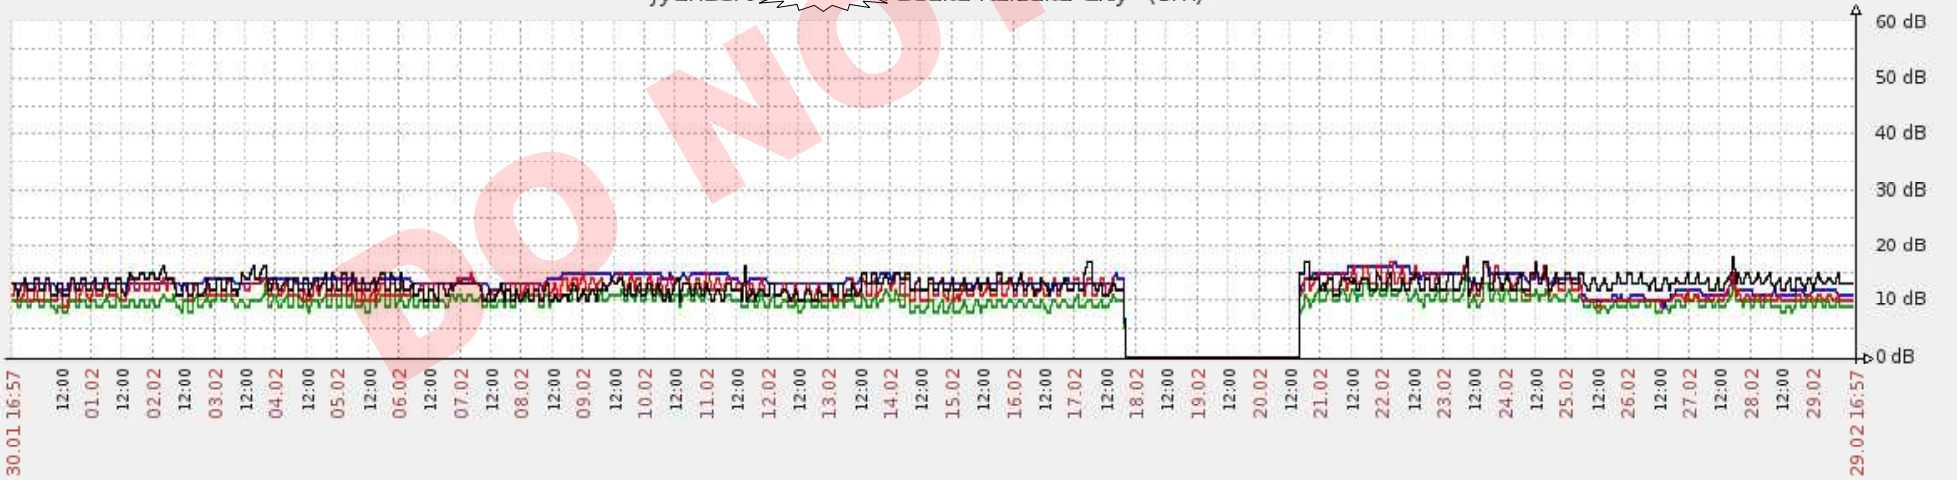

JyanServ Osaka Kaizuka City (1m)

123.80MHz NHK WAKAYAMA	9 dB	0 dB	8.14 dB	15 dB
119.20MHz NHK HIMEJI	11 dB	0 dB	11.39 dB	17 dB
109.40MHz NHK TOKUSHIMA	10 dB	0 dB	9.76 dB	17 dB
89.40MHz FM KYOTO	13 dB	0 dB	10.46 dB	18 dB

Data from trends. Generated in 0.51 sec