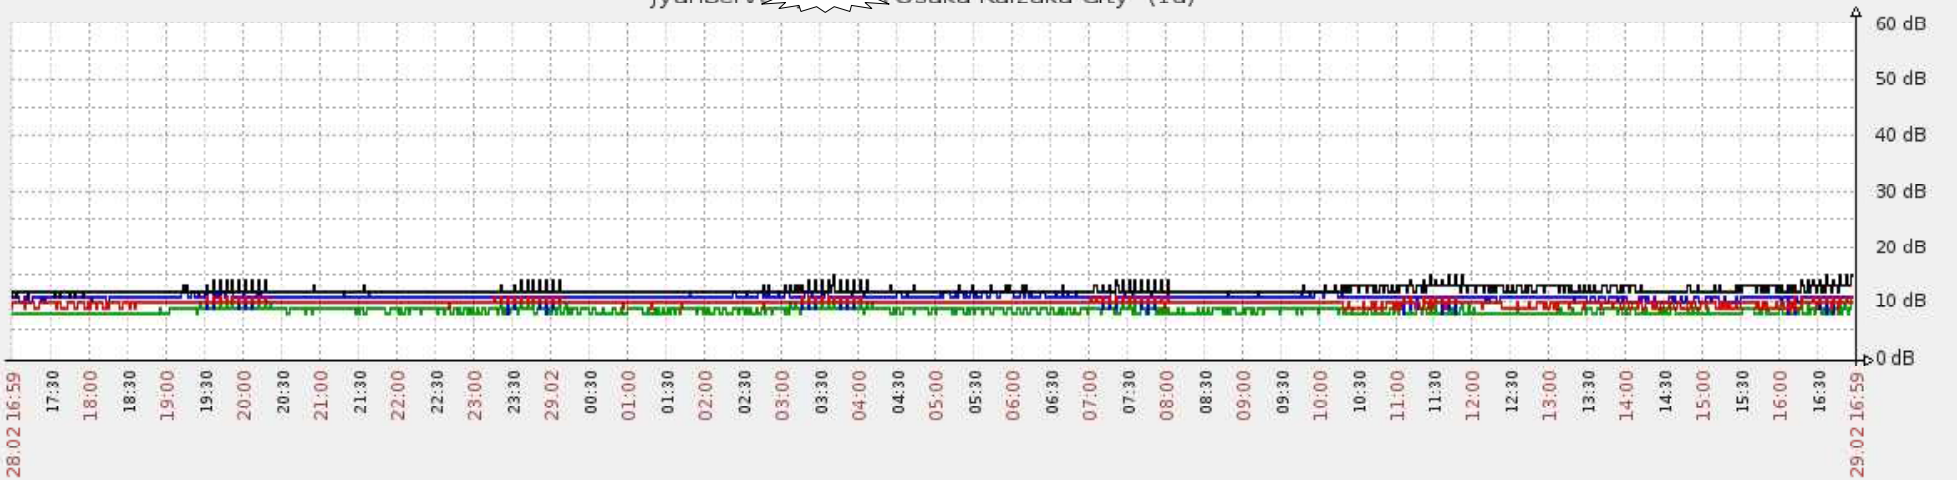

JyanServ Osaka Kaizuka City (1d)

123.80MHz NHK WAKAYAMA	10 dB	8 dB	8.54 dB	10 dB
119.20MHz NHK HIMEJI	11 dB	8 dB	10.91 dB	12 dB
109.40MHz NHK TOKUSHIMA	11 dB	9 dB	9.89 dB	11 dB
89.40MHz FM KYOTO	15 dB	11 dB	12.22 dB	15 dB

Data from history. Generated in 0.71 sec