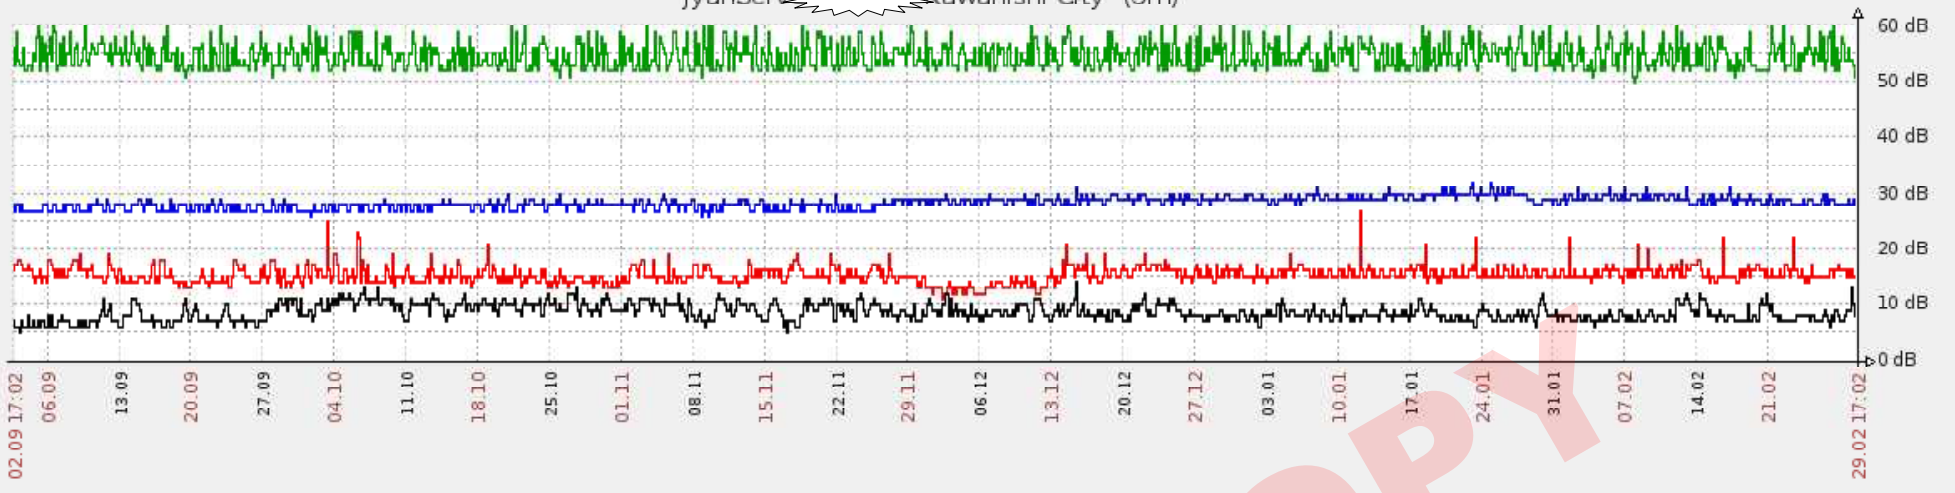

JyanServ Kawanishi City (6m)

80.20MHz FM802 Daito	51 dB	0 dB	49.91 dB	62 dB
90MHz FM KOBE	28 dB	0 dB	26.75 dB	32 dB
70MHz NHK FM Kainan	15 dB	0 dB	13.17 dB	27 dB
82.80MHz NHK FM Kyoto Oshio-yama	8 dB	0 dB	6.11 dB	14 dB

Data from trends. Generated in 0.32 sec

http://www.zabbi.tv.com