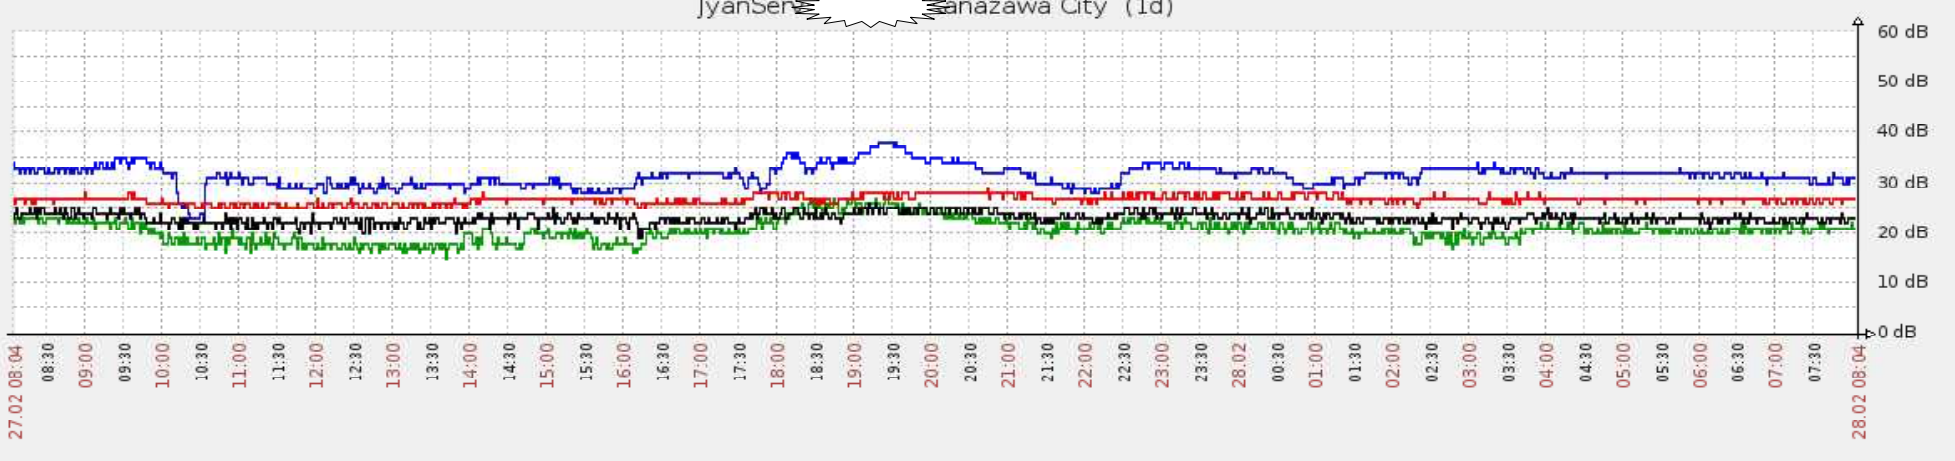

JyanServ Kanazawa City (1d)

75.50MHz NHK Toyama	21 dB	15 dB	20.57 dB	27 dB
72.00MHz NHK Kanazawa	31 dB	22 dB	31.51 dB	38 dB
74.00MHz NHK Fukui	27 dB	24 dB	26.74 dB	29 dB
69.00MHz NHK Hakui	23 dB	19 dB	22.97 dB	26 dB

Data from history. Generated in 0.50 sec

http://www.zabbi.tv.com